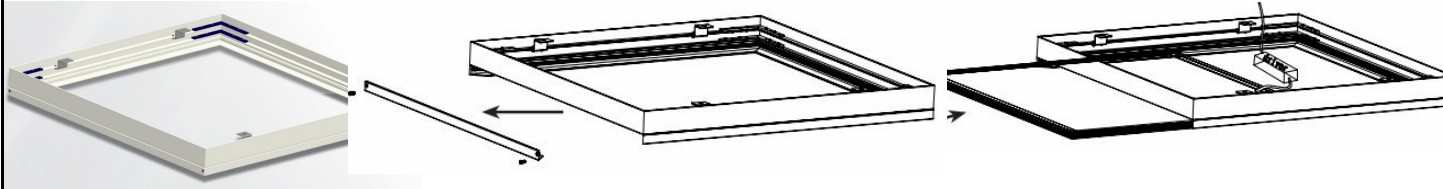

Ceiling
installation
frame

300X300

US$8.00

300X600

US$10.50

600X600

US$13.00

300X1200

US$14.00

600X1200

US$21.00

www.upshineled.com

TEL:+86--755-29197332 FAX:+86-755-29197301 Email: coco@upshine-ledlighting.com

All the goods with CE RoHS , latest Europe test standard EN60968 EN61547 EN55015 EN61000

Payment term:T/T in advance,Paypal, Western Union , 50% deposite , 50% balance before shipment is available for the order upto USD20,000.0

Lead time:2 weeks

Warranty: 3 years

Add: 2nd building Dingfeng High-Tech Zone, Fuyuan 1st road, Fu Yong Sub-district, Bao'an, Shenzhen China Zip 518103