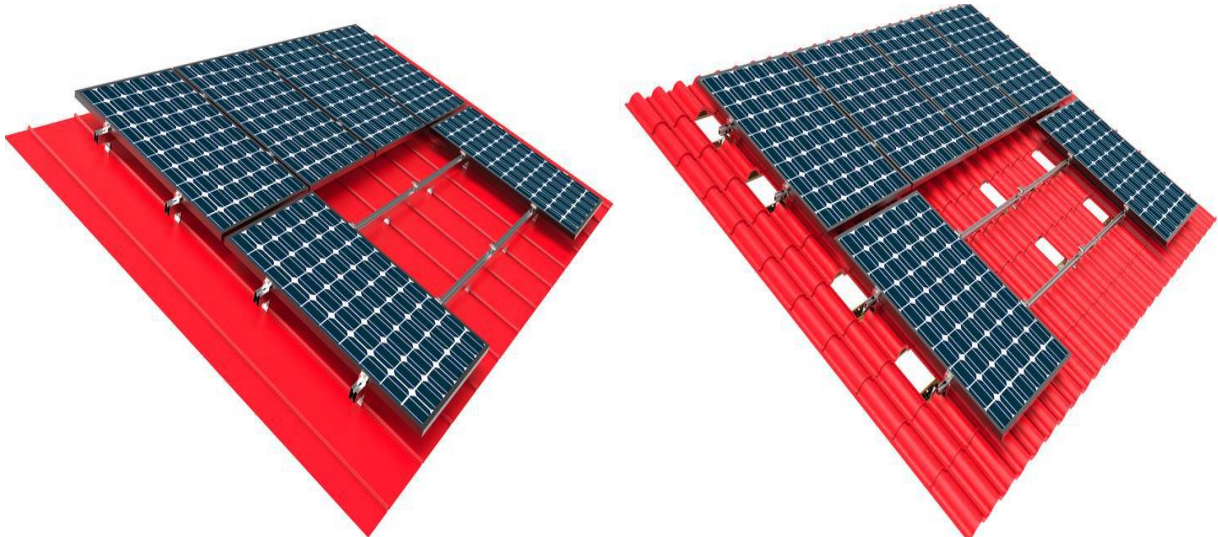

Roof Mounting System

Carport

Ground Screw

规格: mm
Specifications: mm

长度: 1000/1200
Length 1400/1600
1800/2000
2200/2500

宽度: 76-89
壁厚: 2.5-4
螺纹: 连续细螺纹/非连续大叶片
连接: 法兰盘/螺栓

Width: 76-89
Thickness: 2.5-4
Screw thread: continuous fine thread/discontinuous large blade
Connector: flange plate/screw bolt

Accessories

		
Base Connector	Hook	Beam Connector
		
Hoop	Edge Briquetting	Plastic Clip
		
Triangle Connector	Medium Voltage Block	Screw Bolt

Terms & Conditions:

1. Currency : Currency is in USD.
2. Port of Shipment: TianJin port
3. Delivery : 15 days.
4. Packing: in cases
5. Payment : TT 30% down payment, 70% against B/L copy